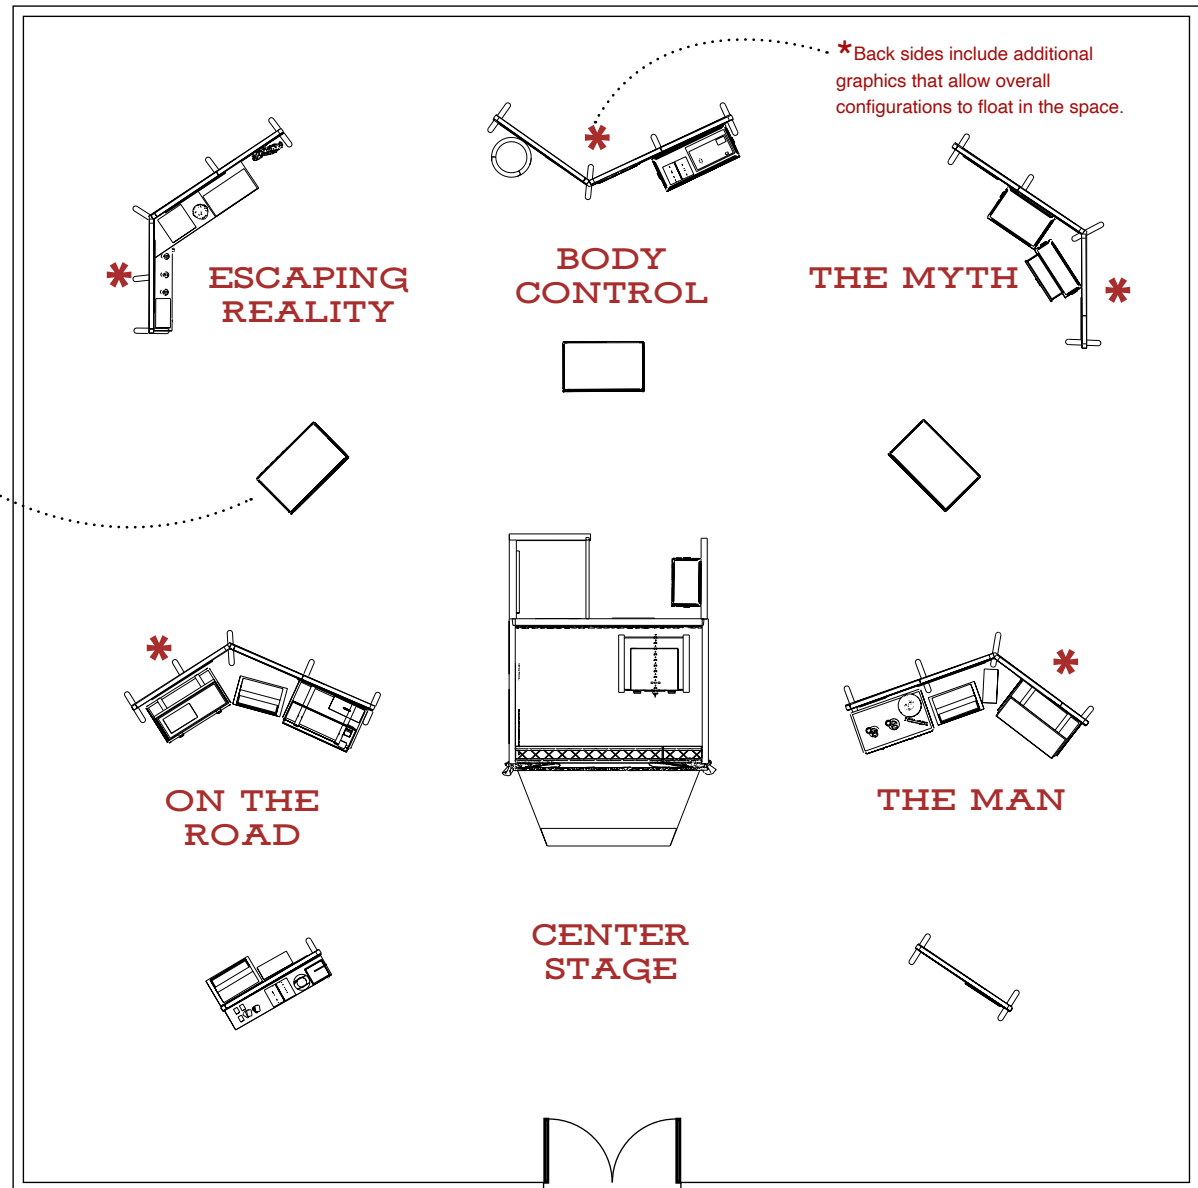

**HOUDINI
UNLOCKED**

A TRAVELING EXHIBITION

For more information, please email info@HoudiniUnlocked.com

FEATURES & BENEFITS

Flexible floorplans

3,000SF

3,000sf includes base exhibit plus additional artifact cases and artifacts.